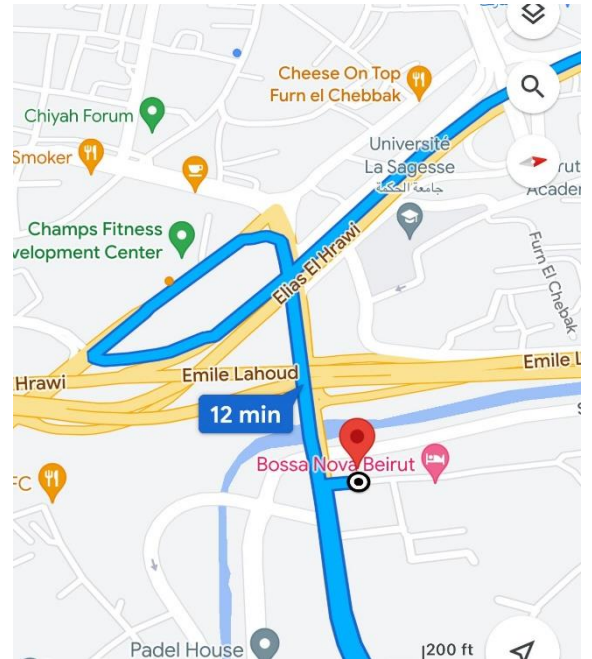

5

1 Bill Board, Sin el Fil

Copy/Paste this on google maps: [33.866474,35.532074](https://www.google.com/maps/@33.866474,35.532074)

Company name: Specom Telephone: 01488880