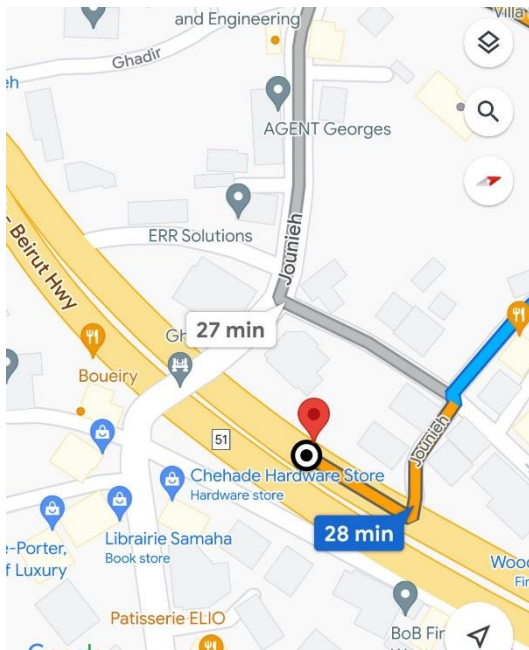

1

5 Bill Boards, Dora

Copy/Paste this on google maps: [33.894848,35.545528](https://www.google.com/maps/place/33.894848,35.545528)

Company name: Promomedia <http://promomedia-me.com/locations.asp>

2

1 Bill Board, Zouq Mkayel (Kababji Other Side)

Copy/Paste this on google maps: [33.975433,35.613354](https://www.google.com/maps/place/33.975433,35.613354)

Company name: Promomedia <http://promomedia-me.com/locations.asp>

3

1 Bill Board, Ghadir (Jonieh to Bierut)

Copy/Paste this on google maps: [33.978699,35.631699](https://www.google.com/maps/place/33.978699,35.631699)

Company name: Vivad <https://www.vivad.com/contact-us>

4

1 Bill Board, Sarba (Jonieh to Bierut)

7

1 Bill Board, Beside Electricity of Lebanon, facing Port Beirut

Copy/Paste this on google maps: [33.892471,35.505241](https://www.google.com/maps/place/33.892471,35.505241)

Company name: Promomedia <http://promomedia-me.com/locations.asp>